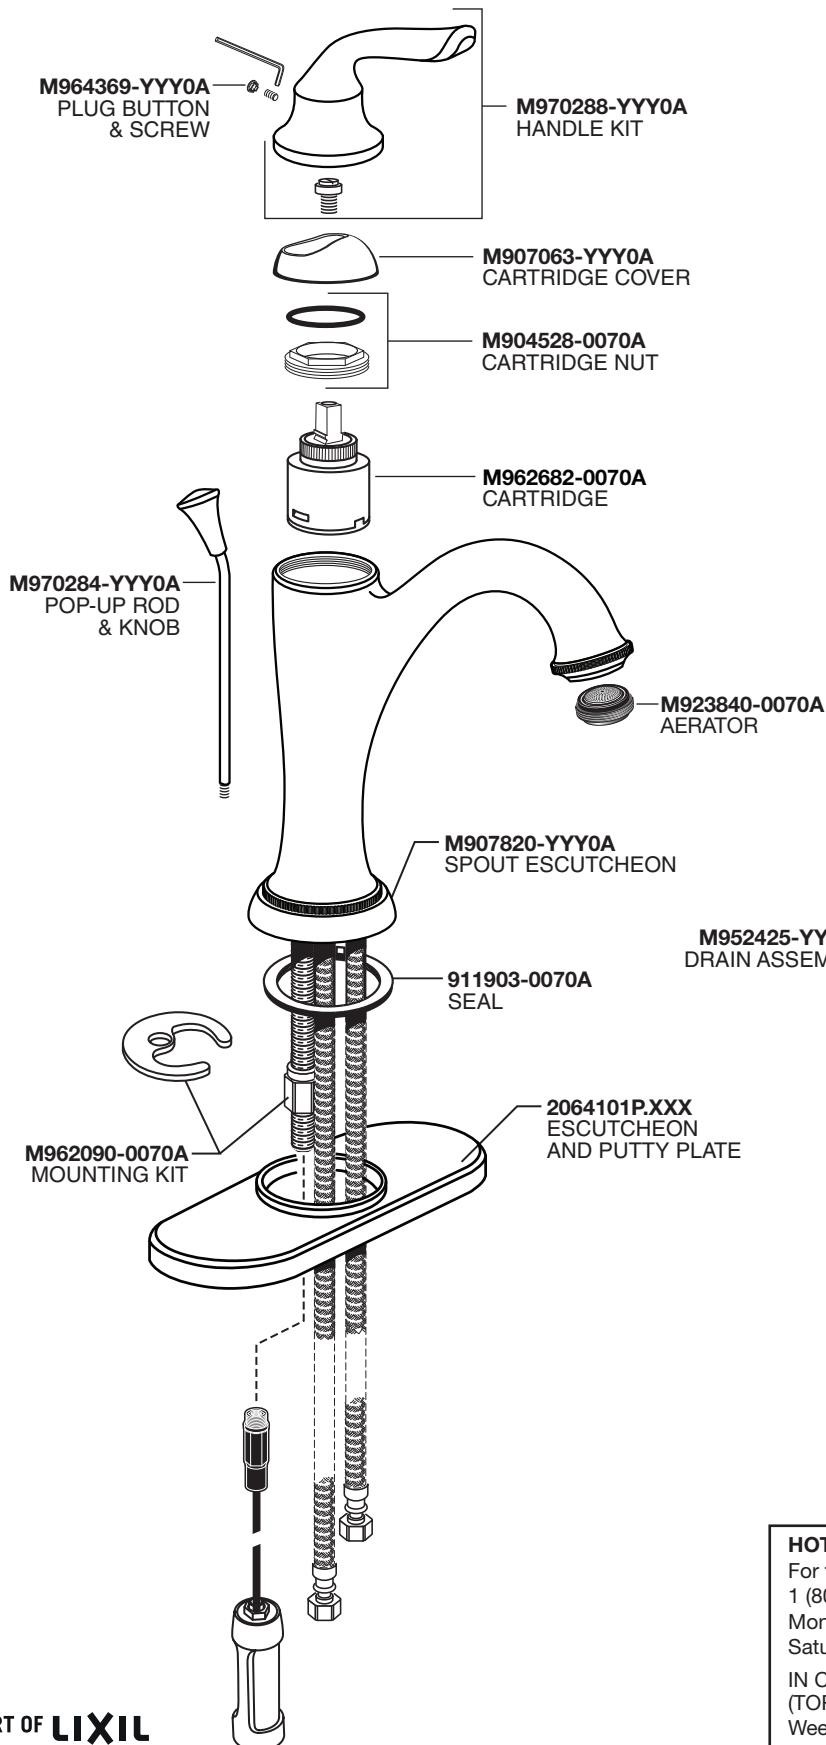

## PATIENCE MONOBLOCK LAVATORY FAUCET WITH SPEED CONNECT® DRAIN

MODEL NUMBER

**7106.101**

Replace the "YYY" with appropriate finish code

POLISHED CHROME	002
BRUSHED NICKEL	295
LEGACY BRONZE	278
POLISH NICKEL	013