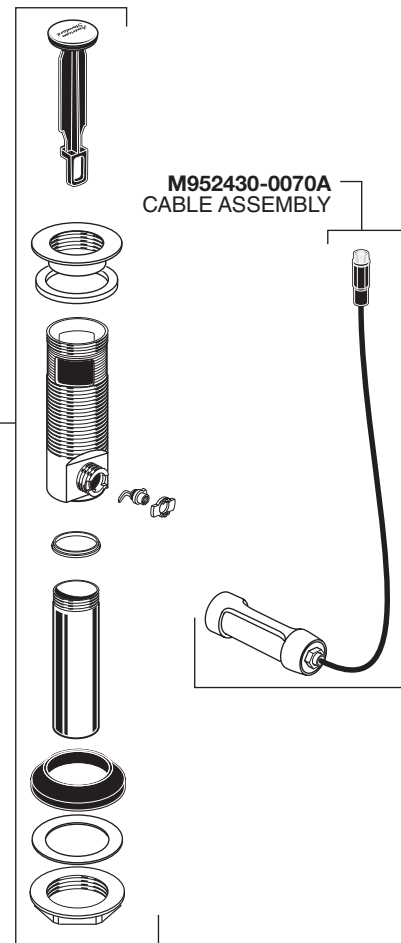

## PATIENCE MONOBLOCK LAVATORY FAUCET WITH SPEED CONNECT® DRAIN

MODEL NUMBER

**7106.101**

Replace the "YYY" with appropriate finish code

POLISHED CHROME	002
BRUSHED NICKEL	295
LEGACY BRONZE	278
POLISH NICKEL	013